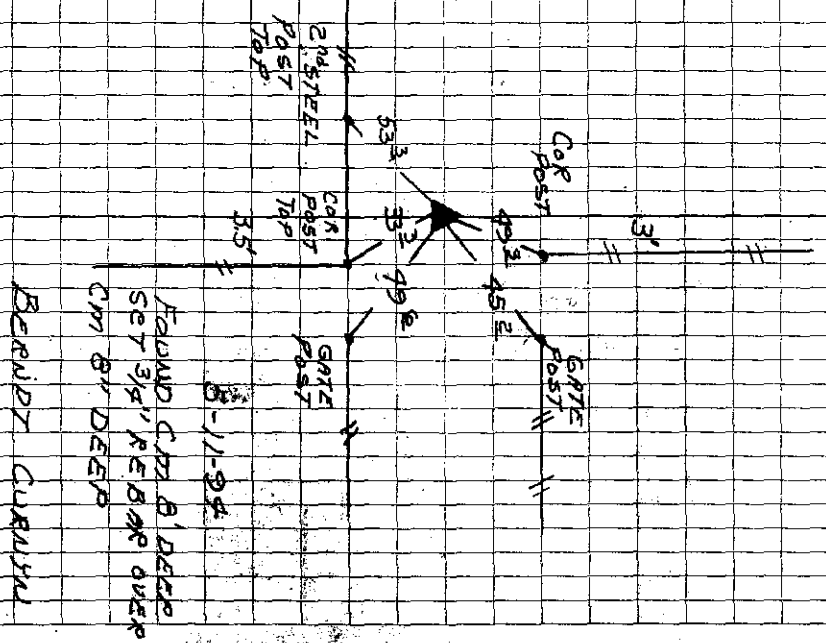

Found 10-5-39

15-10-F

30 29
31 32

Found Wagon Wheel hub at a depth of 21' Lowered to 41' and set C.M.

7'cs from X Spikes in Car Posts
 27.4 SE from W gate Post
 24.1 S " " Car Post
 30.5 N.W " " E gate Post
 26.2 W " " Car Post

FOUND CAR B' DEEP
 SET 3 1/8" RE BAR OVER
 CM B' DEEP
 BERNIE CURRY

8-11-34