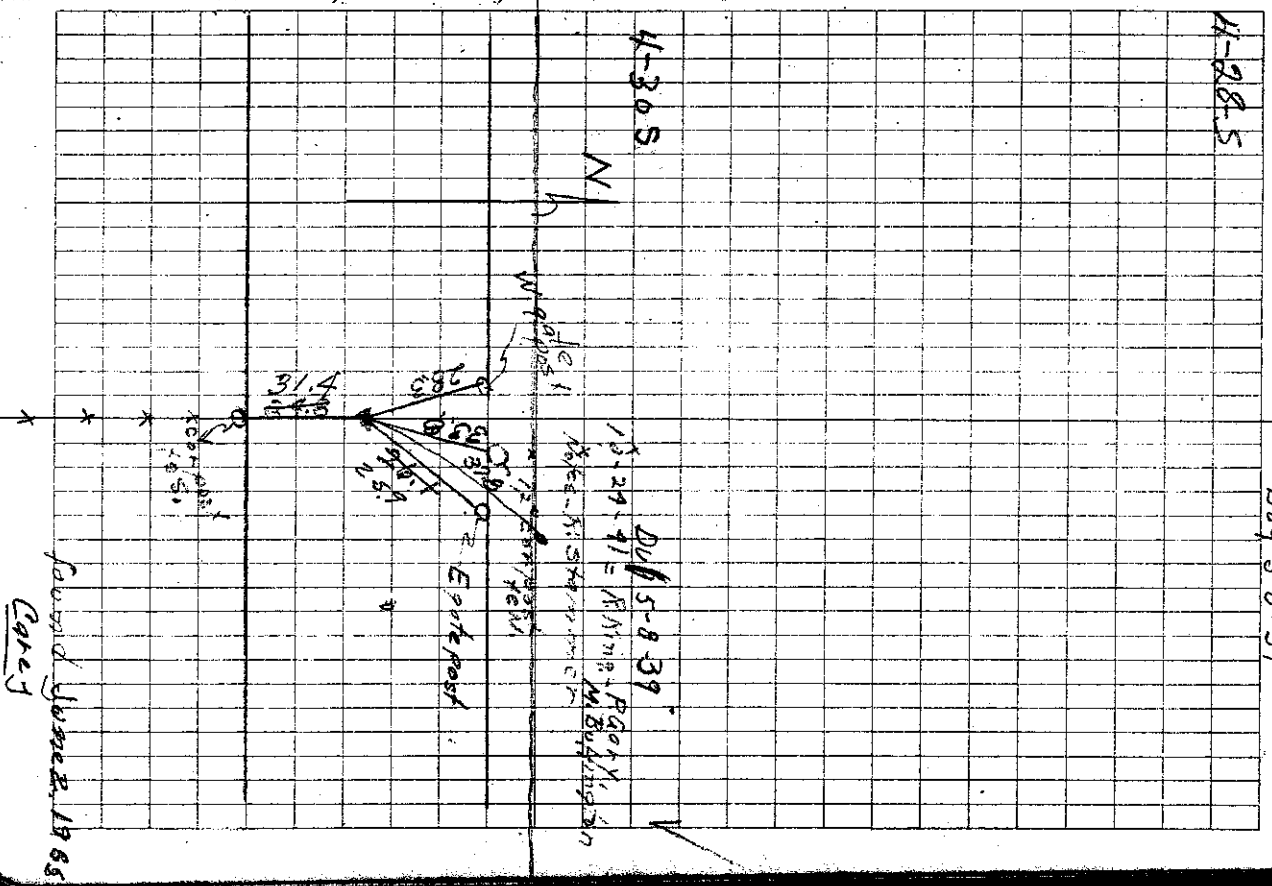

20/21 E Box 20

Dug hole 4x18x2' deep found nothing on side hill 6' out

N 00W 20

11 Found insect 6.5" wide spread
20 of dead of 18" low road and
sect C.M.

- 11.5 from x-spk
- ~~24.8~~ North of car post
- 28.3 SSE of w gate post
- 34.1 SSW of 12" car fan post
- 26.1 SW of E gate post

Dug 5-8-39

4-28.5

4-30.5

Forward June 2, 1965
Carey