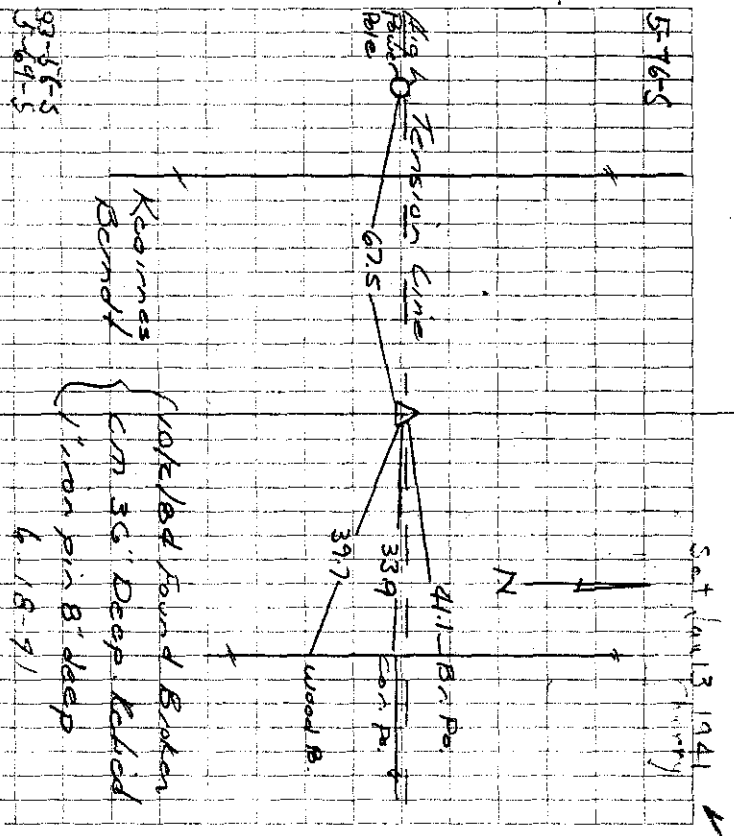

34, 35

Dug 7x15x18" hole - 6' cut - no find 6-26-39
Mid point of mile is row of
Willow Trees E & W Set CM

27.1 SW from Nagato Post
27.7 West from Co. Post
44.1 WNW from 15" Ash Tr.
28.1 East " Co. Post

27 Dug 5' x 6' hole no find 6-23-39
34 Dug 7' x 10' x 10' hole adjacent
to hole dug before. No find

5-76-5

93-86-5
3-69-5

Set nails 13 1941

29

E-N