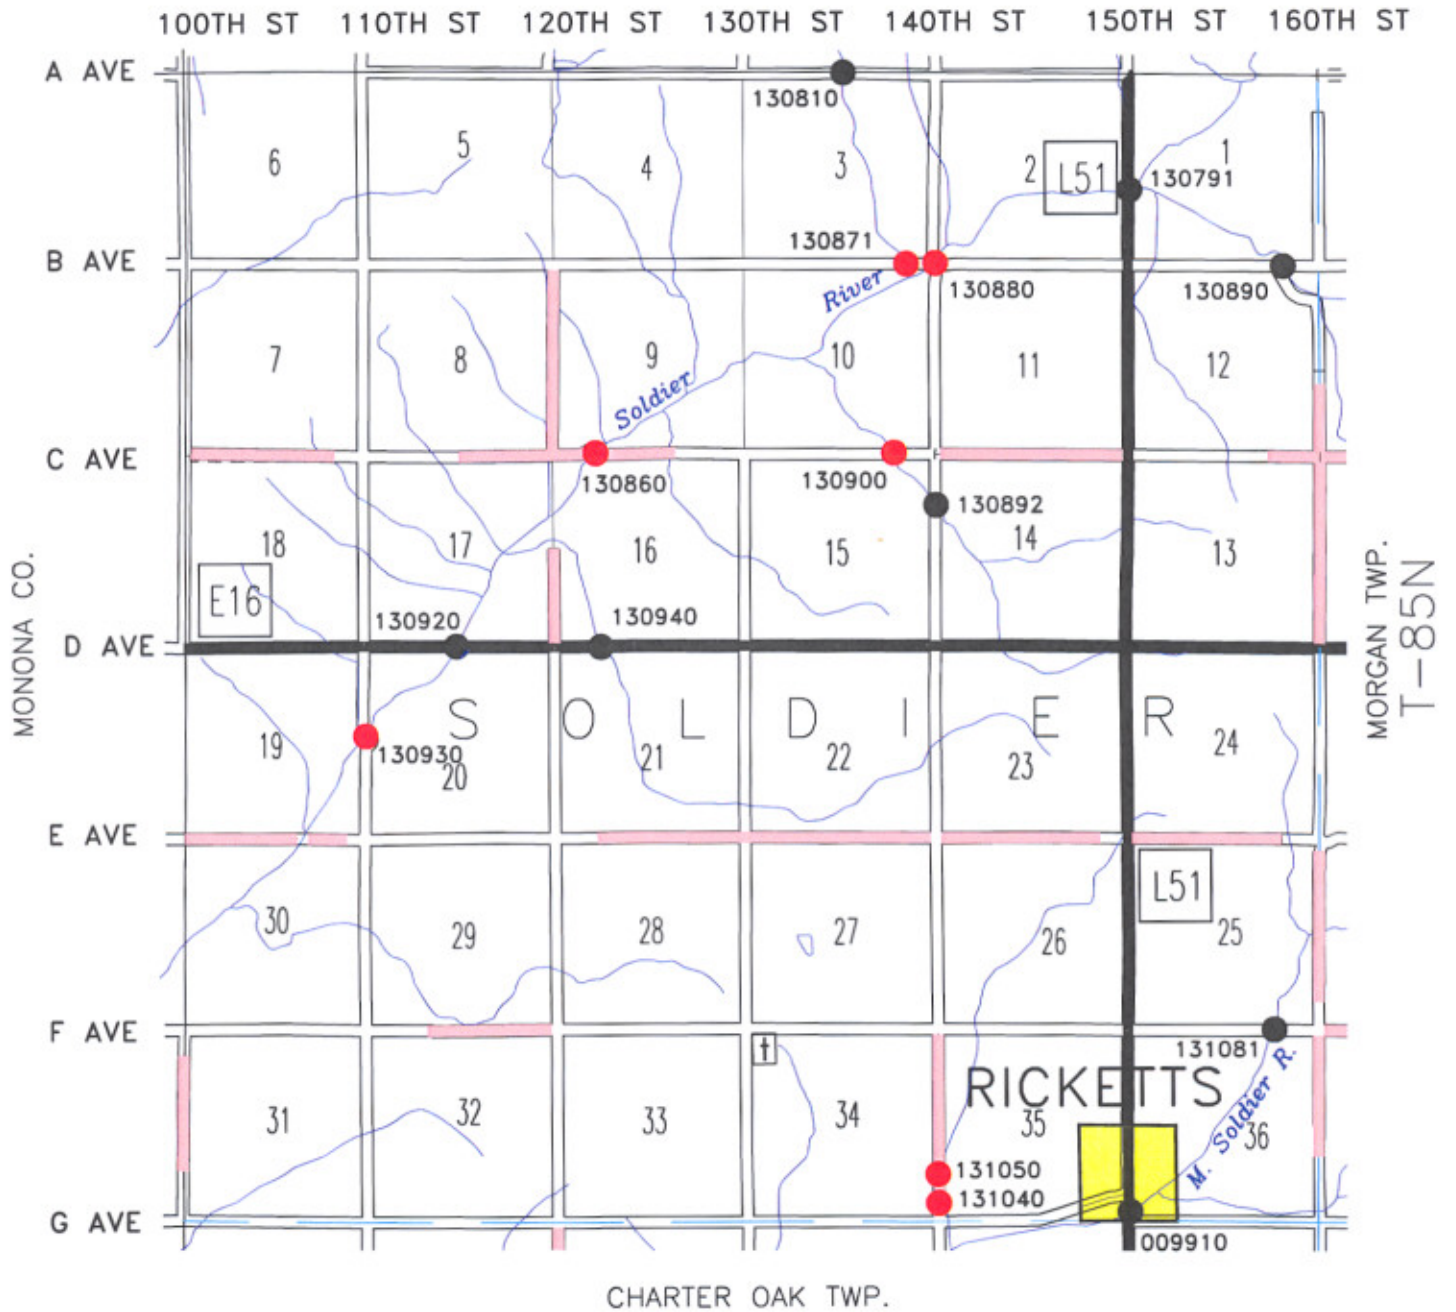

# SOLDIER TWP.

01/10

R-41W

IDA CO.

009910 LEGAL  
 130791 LEGAL  
 130810 LEGAL  
 130860 10T - 15T - 22T  
 130871 22T - 32T - 40T  
 130880 15T - 22T - 29T  
 130890 LEGAL  
 130892 LEGAL (TWIN RCB)  
 130900 23T - 35T - 40T

130920 LEGAL  
 130930 9T - 12T - 15T  
 130940 LEGAL  
 131040 17T - 26T - 30T  
 131050 13T - 20T - 26T  
 131081 LEGAL

## LEGEND

- LEGAL
- POSTED LOAD LIMITS
- LEVEL B ROADS
- LEVEL C ROADS