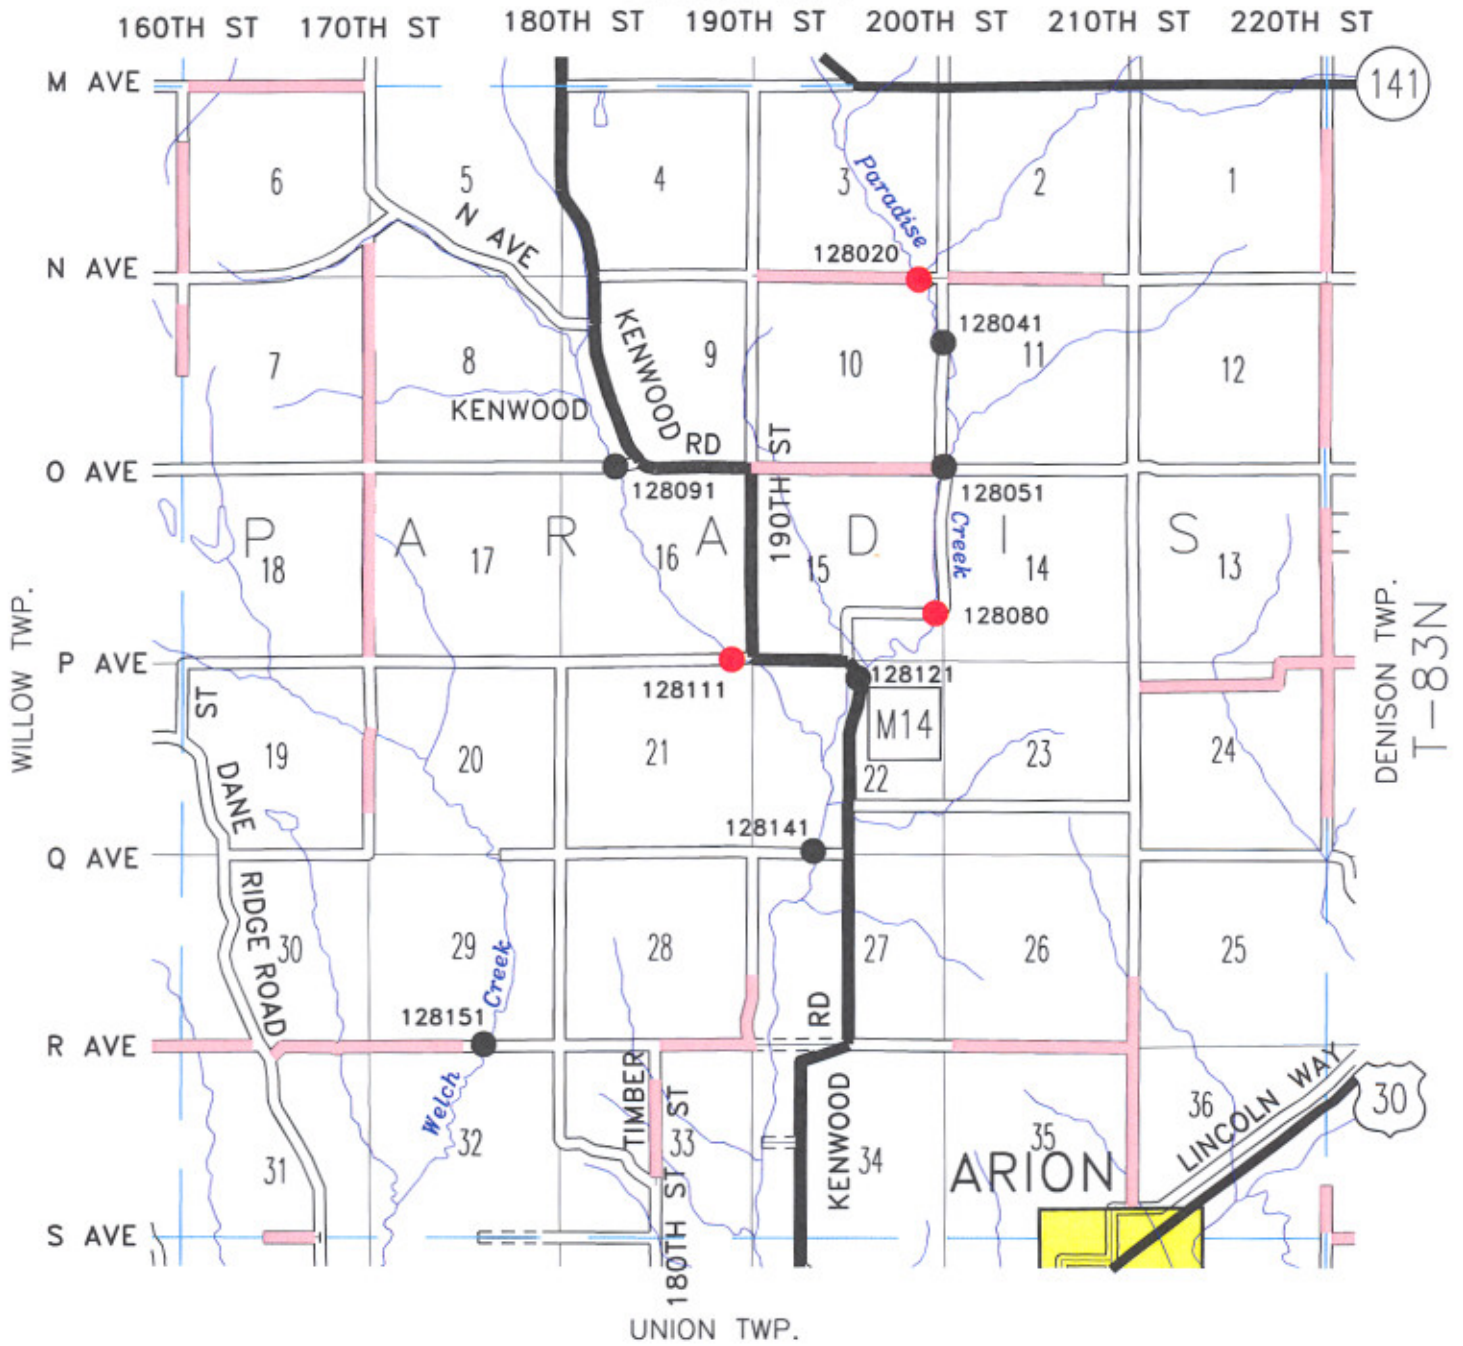

# PARADISE TWP.

01/10

R-40W

HANOVER TWP.

128020	10T - 15T - 15T
128041	LEGAL
128051	LEGAL
128080	10T - 13T - 19T
128091	LEGAL
128111	10T - 15T - 17T
128121	LEGAL
128141	LEGAL
128151	LEGAL

## LEGEND

- LEGAL
- POSTED LOAD LIMITS
- LEVEL B ROADS
- LEVEL C ROADS