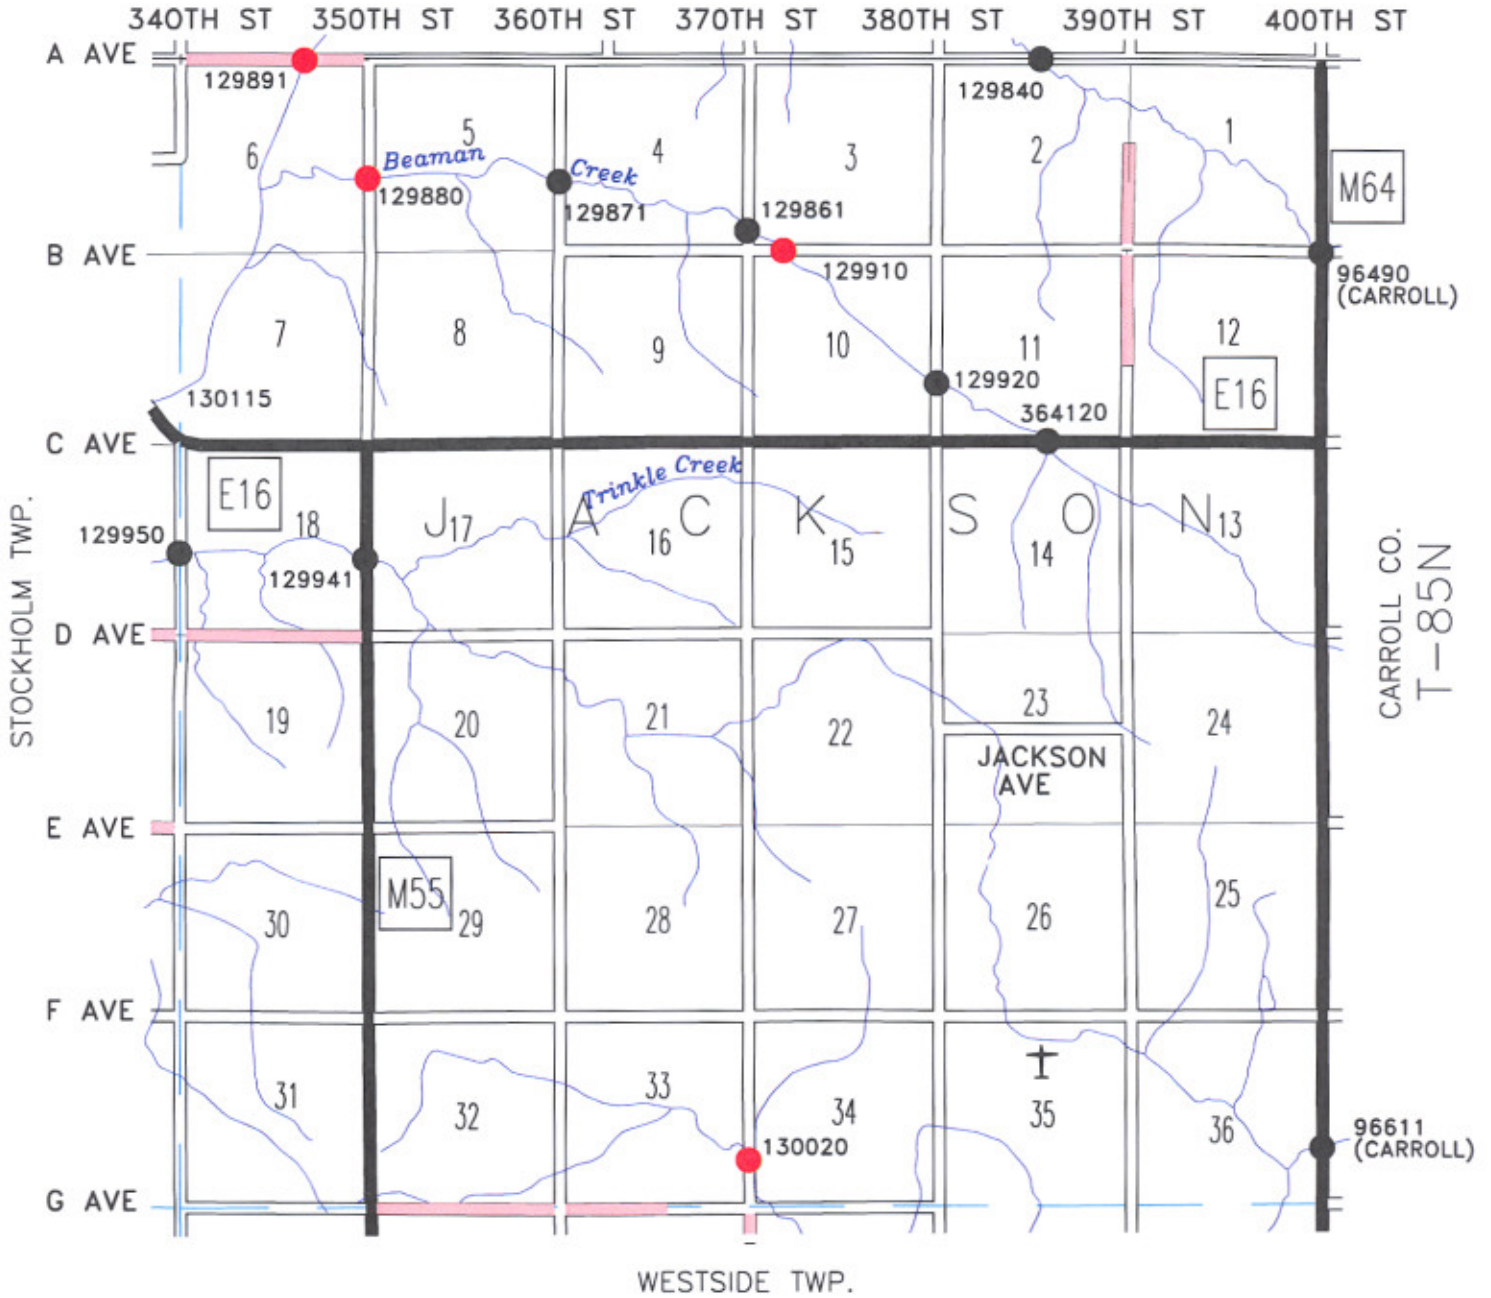

JACKSON TWP.

01/10

R-37W

SAC CO.

129840 LEGAL
 129861 LEGAL
 129871 LEGAL
 129880 18T - 27T - 32T
 129891 10T - 16T - 26T
 129910 23T - 36T - 40T
 129920 LEGAL
 129941 LEGAL

129950 LEGAL
 130020 7T- 11T - 11T
 364120 LEGAL (TWIN RCB)

LEGEND

- LEGAL
- POSTED LOAD LIMITS
- LEVEL B ROADS
- LEVEL C ROADS