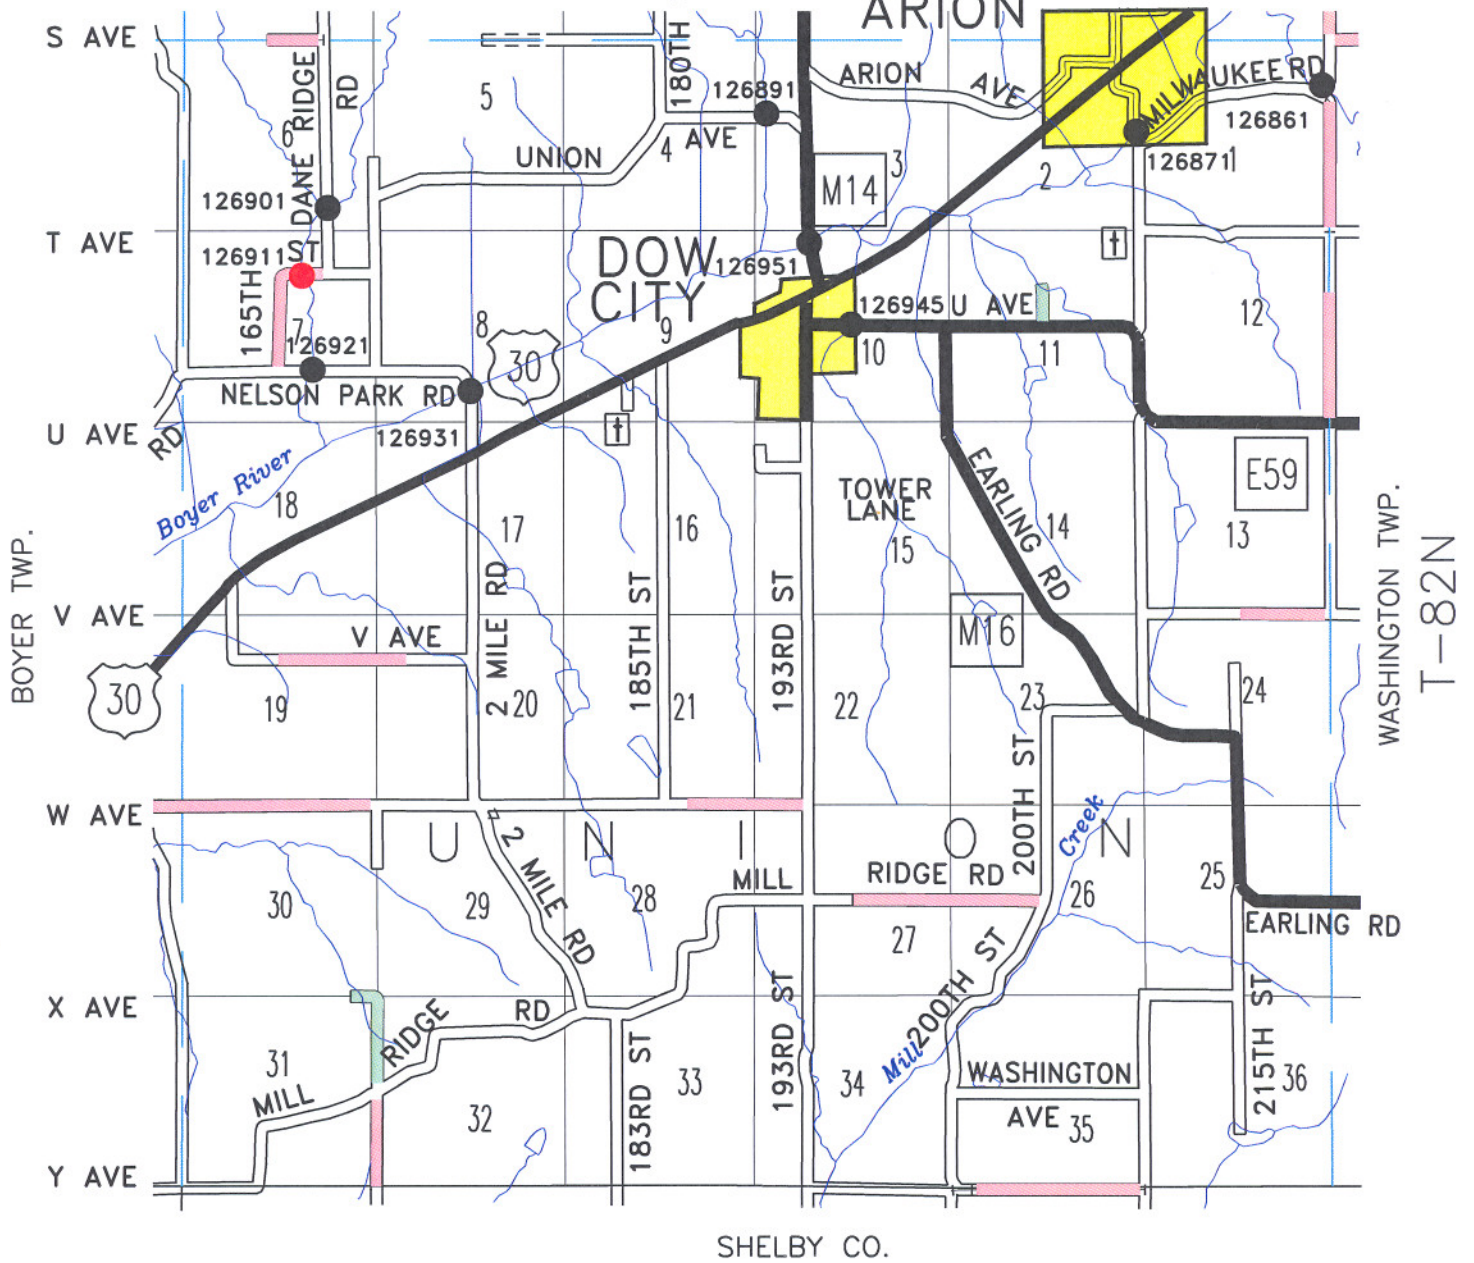

# UNION TWP.

01/11

R-40W

PARADISE TWP.

160TH ST 170TH ST 180TH ST 190TH ST 200TH ST 210TH ST 220TH ST

- 126861 LEGAL
- 126871 LEGAL
- 126891 LEGAL
- 126901 LEGAL (TWIN RCB)
- 126911 13T - 21T - 16T
- 126921 LEGAL (TWIN RCB)
- 126931 LEGAL
- 126945 LEGAL (TWIN RCB)
- 126951 LEGAL

## LEGEND

- LEGAL
- POSTED LOAD LIMITS
- LEVEL B ROADS
- LEVEL C ROADS