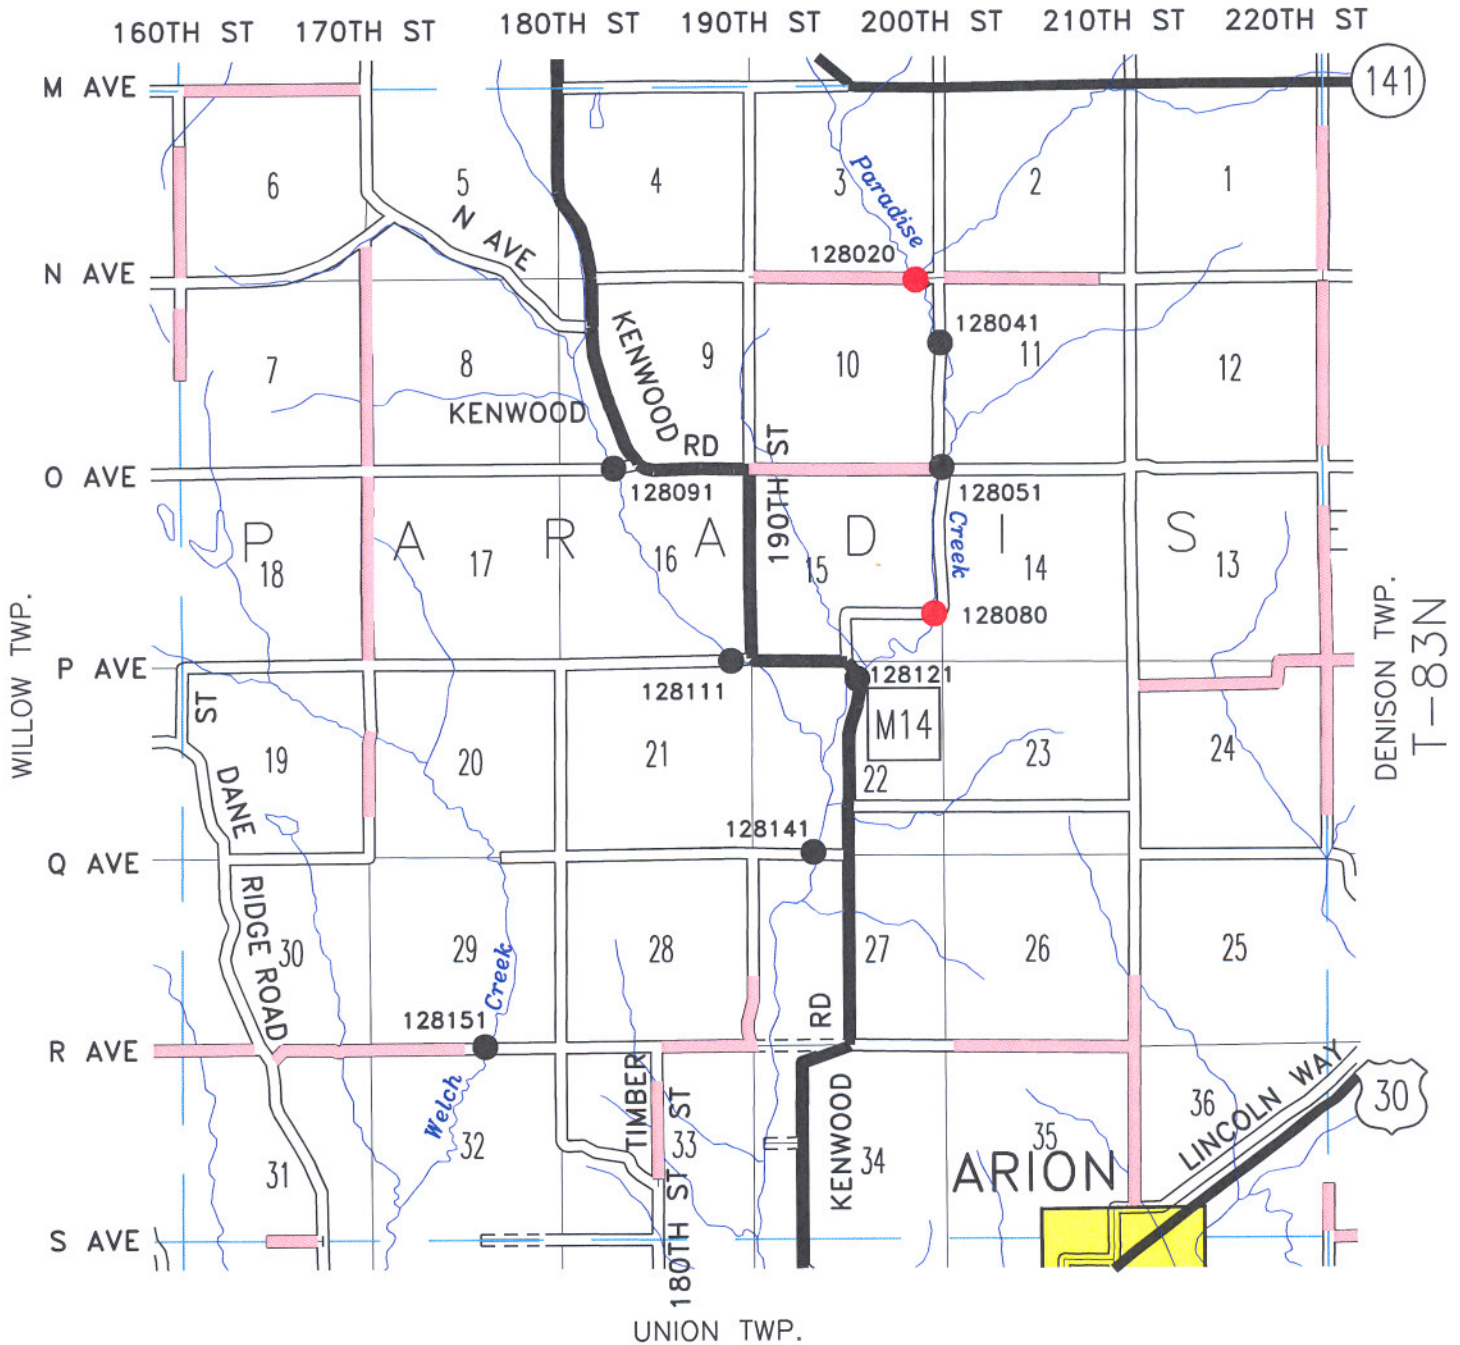

PARADISE TWP.

01/11

R-40W

HANOVER TWP.

128020	10T - 15T - 15T
128041	LEGAL
128051	LEGAL
128080	10T - 13T - 19T
128091	LEGAL
128111	LEGAL
128121	LEGAL
128141	LEGAL
128151	LEGAL

LEGEND

- LEGAL
- POSTED LOAD LIMITS
- LEVEL B ROADS
- LEVEL C ROADS