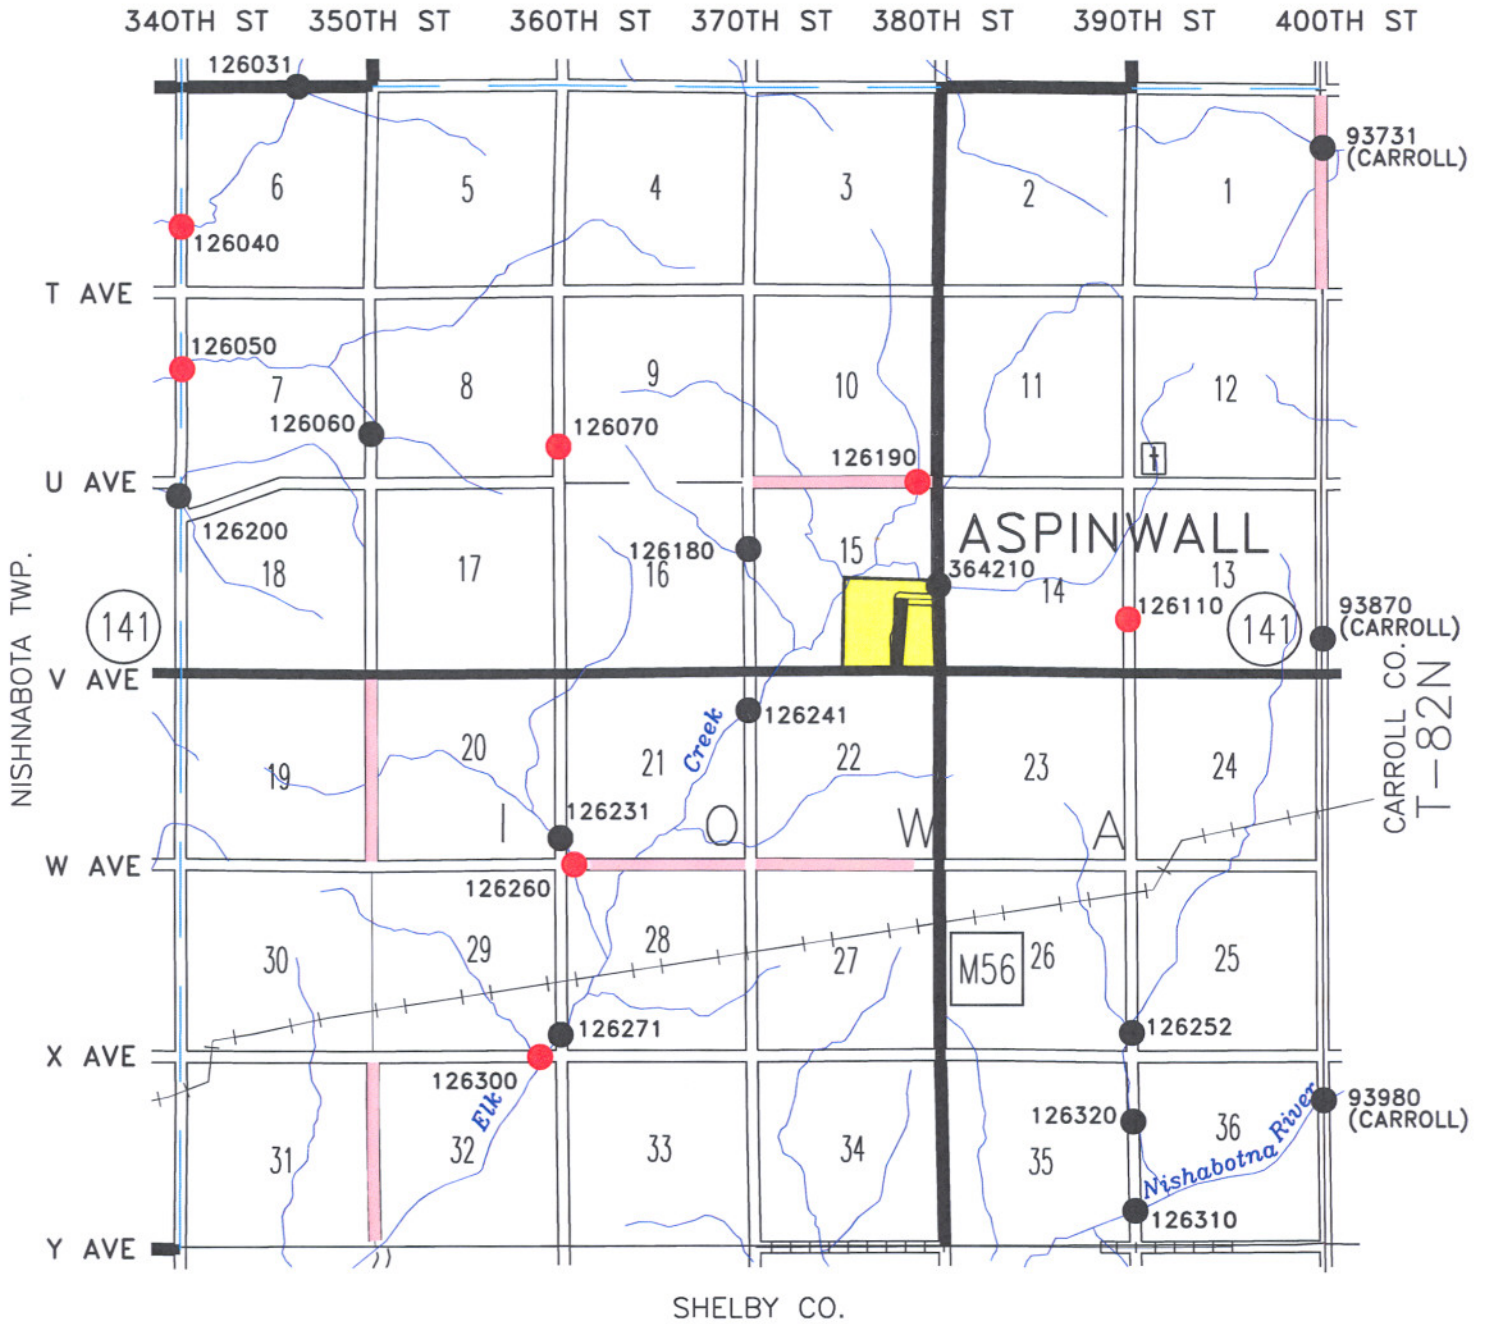

IOWA TWP.

01/11

R-37W

HAYES TWP.

126031	LEGAL	126231	LEGAL
126040	13T - 18T - 17T	126241	LEGAL
126050	6T - 9T - 10T	126252	LEGAL
126060	LEGAL (RR UNDERPASS)	126260	13T - 22T - 22T
126070	16T - 25T - 29T	126271	LEGAL
126110	13T - 17T - 26T	126300	25T - 40T - 40T
126180	LEGAL (RR UNDERPASS)	126310	LEGAL
126190	11T - 16T - 21T	126320	LEGAL
126200	LEGAL (RR UNDERPASS)	364210	LEGAL (RCB)

LEGEND

- LEGAL
- POSTED LOAD LIMITS
- LEVEL B ROADS
- LEVEL C ROADS