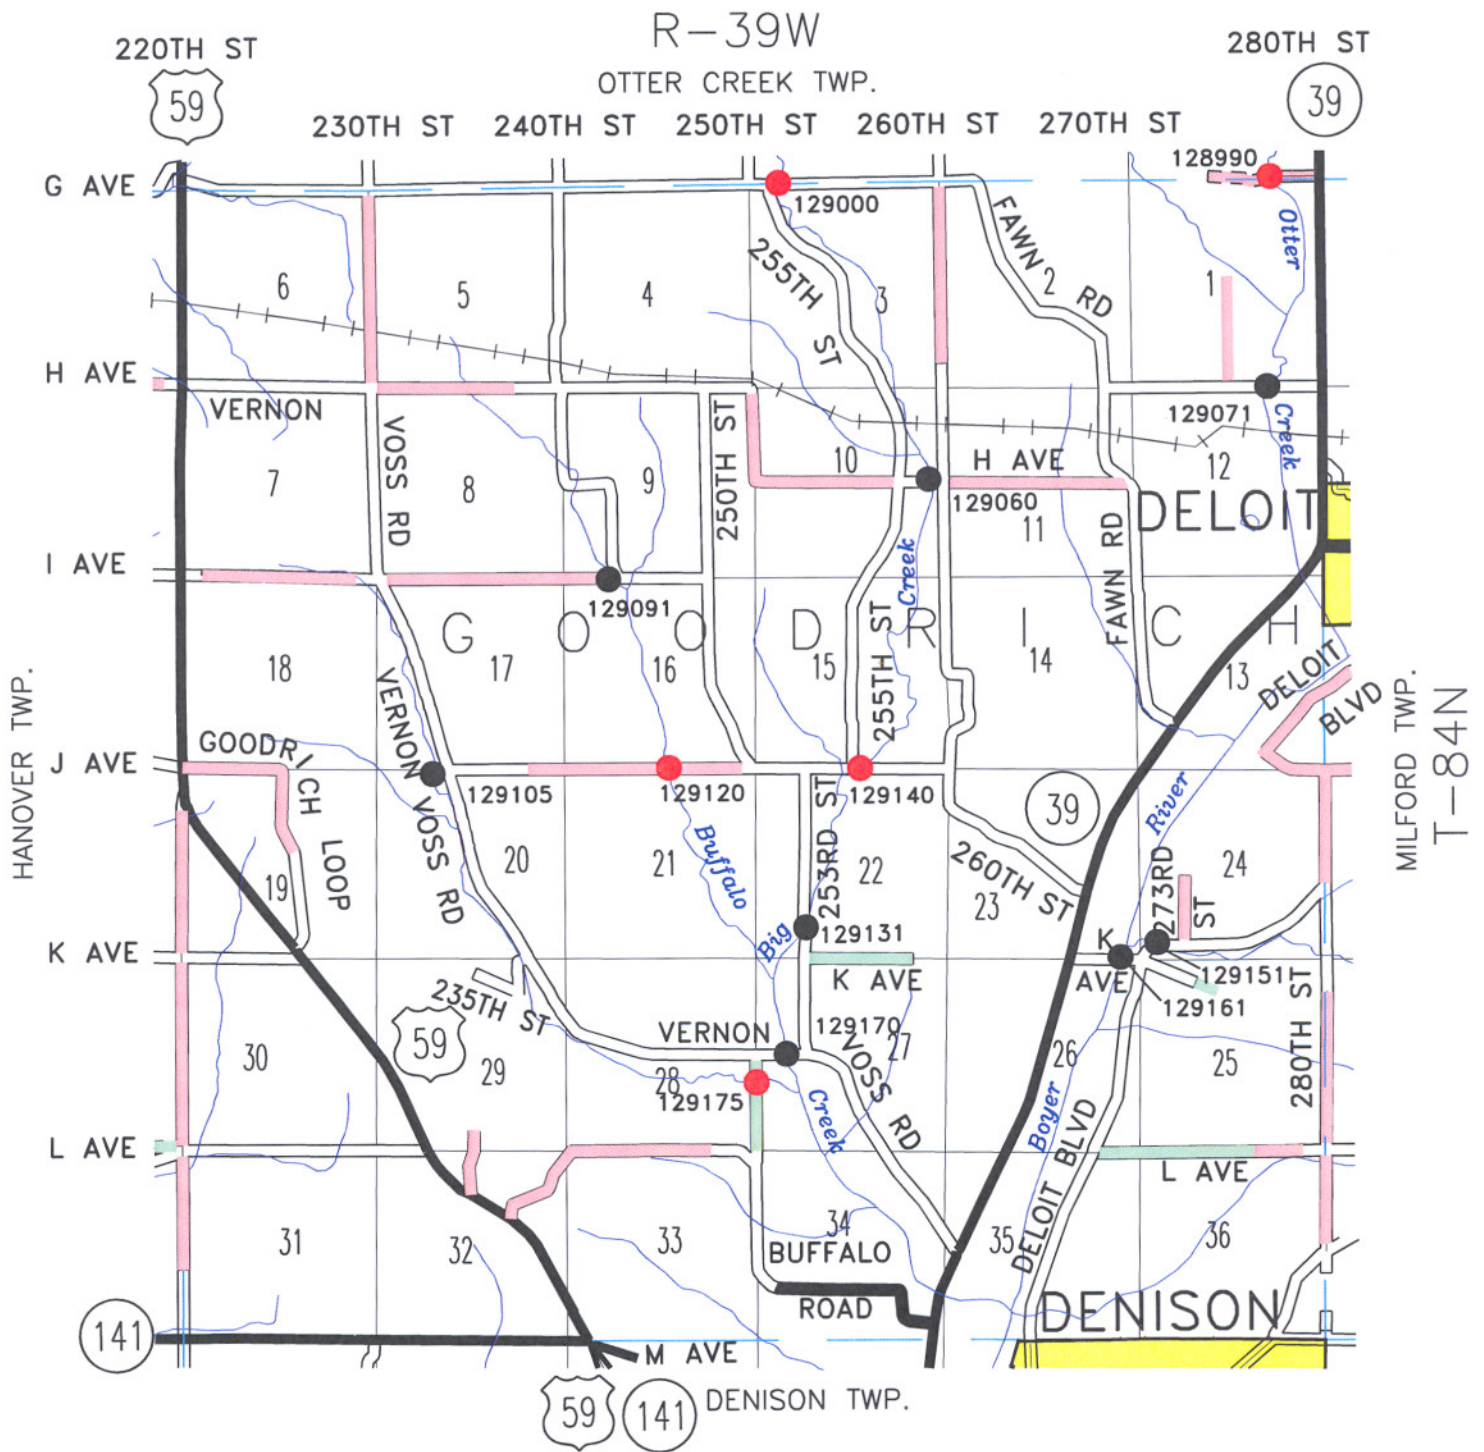

GOODRICH TWP.

01/11

128990	5T - 7T - 11T
129000	18T - 29T - 33T
129060	LEGAL
129071	LEGAL
129091	LEGAL
129105	15T - 22T - 28T
129120	12T - 15T - 24T
129131	LEGAL
129140	12T - 17T - 22T
129151	LEGAL

129161	LEGAL
129170	LEGAL
129175	19T - 27T - 34T

LEGEND

- LEGAL
- POSTED LOAD LIMITS
- LEVEL B ROADS
- LEVEL C ROADS